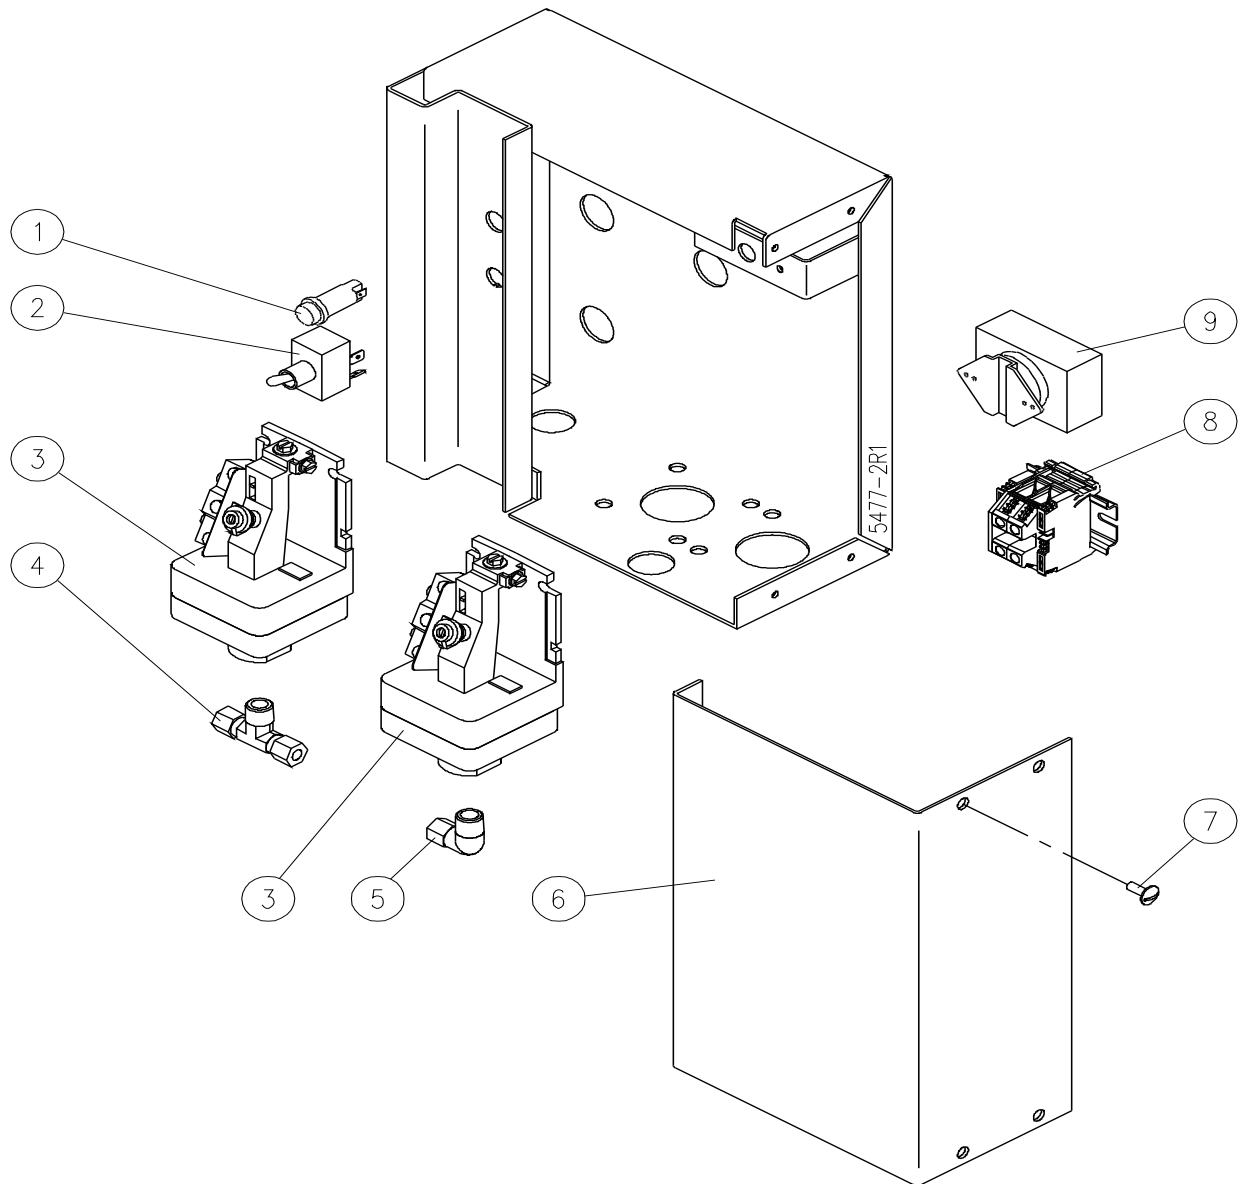

PARTS LIST, STEAM COIL GENERATORS, MODELS CSC-24, CSC-36

<u>ITEM</u>	<u>PART NO.</u>	<u>DESCRIPTION</u>	<u>QUANTITY</u>
*	8-6021	Square Gasket	1
*	8-6026	Blowdown Valve	1
39	9035-3	Square Head Pipe Plug, 3/8"	1
40	9011-4	Elbow, 3/4" 150#	1
41	9090-034	Nipple, 3/4 x 3-1/2" Brass	1
42	9272-1	Steam In Solenoid, 3/4"	1
43	3-696D	Elbow, 3/8C x 1/2 NPT	1
44	9035-5	Drain Plug, 3/4" NPT	1
45	9010-024	Nipple, 3/4 x 2-1/2"	1
**	46	9033-1 Reducer Bushing, 1 x 3/4"	1
**	47	3-686C Connector, 3/8C x 3/8 NPT	1
	48	9361-1 Pressure Regulator, 2 - 25 PSI	1
**	49	9-3296 Drain Hose (10"), Pressureless Cookers	2
		9-3296-1 Drain Hose (20"), Pressureless Cookers	2
		9-3296-2 Drain Hose (15"), Pressureless Cookers	2
**	50	9017-5 Gear Clamp	4
	51	3-686B Connector, 3/8C x 1/4 NPT	1
	52	8-1256-1 Heat Exchanger	1
	53A	9308-1 Water Supply Solenoid	1
	53B	9310-1 Cooling Solenoid	1
	54	3-696A Elbow, 3/8C x 1/8 NPT	4

* NOT SHOWN.

** SELECT AS REQUIRED.

PARTS LIST, STEAM COIL GENERATORS, MODELS CSC-24, CSC-36

FIGURE 2

PARTS LIST, STEAM COIL GENERATORS, MODELS CSC-24, CSC-36

FIGURE 2

CONTROL BOX

<u>ITEM</u>	<u>PART NUMBER</u>	<u>DESCRIPTION</u>	<u>QUANTITY</u>
1	4-PL04	Pilot Light - Green	1
2	9110-1	ON/OFF Switch	1
3	9339-1	Pressure Switch complete with Transducer	2
4	3-724B	Tee, 1/4C x 1/4 MPT	1
5	3-696B	Elbow, 3/8C x 1/4 MPT	1
6	6573-1	Control Box Cover	1
7	M19C1032-14	Screw, 10-32 x 1/4	4
8	9390-2	Terminal Block	
		Modular Terminal Assembly, 2 Poles	1
		Includes the following parts:	
	9391-1	Modular Terminal	2
	9392-1	End Plate	1
	9393-1	End Clamp	2
	9394-053	Mounting Rail, 53 mm	1
9	4-TH04	Condensate Thermostat	1