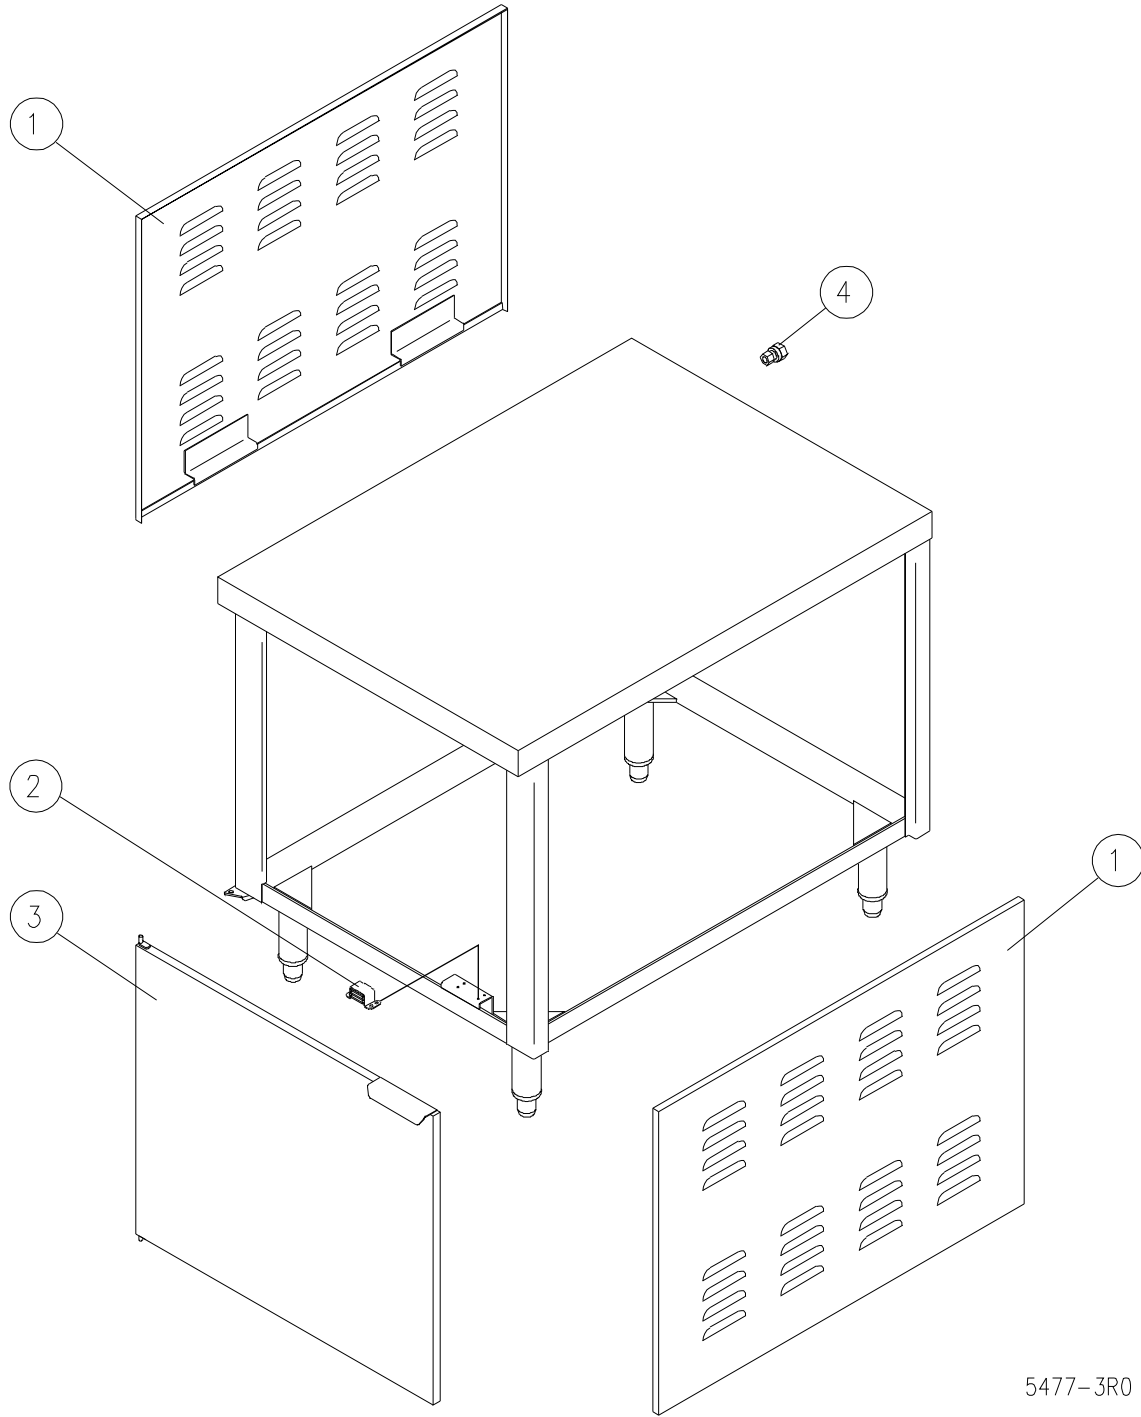

* NOT SHOWN.

** SELECT AS REQUIRED.

PARTS LIST, STEAM COIL GENERATORS, MODELS CSC-24, CSC-36

FIGURE 2

PARTS LIST, STEAM COIL GENERATORS, MODELS CSC-24, CSC-36

FIGURE 2

CONTROL BOX

<u>ITEM</u>	<u>PART NUMBER</u>	<u>DESCRIPTION</u>	<u>QUANTITY</u>
1	4-PL04	Pilot Light - Green	1
2	9110-1	ON/OFF Switch	1
3	9339-1	Pressure Switch complete with Transducer	2
4	3-724B	Tee, 1/4C x 1/4 MPT	1
5	3-696B	Elbow, 3/8C x 1/4 MPT	1
6	6573-1	Control Box Cover	1
7	M19C1032-14	Screw, 10-32 x 1/4	4
8	9390-2	Terminal Block	
		Modular Terminal Assembly, 2 Poles	1
		Includes the following parts:	
	9391-1	Modular Terminal	2
	9392-1	End Plate	1
	9393-1	End Clamp	2
	9394-053	Mounting Rail, 53 mm	1
9	4-TH04	Condensate Thermostat	1

PARTS LIST, STEAM COIL GENERATORS, MODELS CSC-24, CSC-36

FIGURE 3

5477-3R0

PARTS LIST, STEAM COIL GENERATORS, MODELS CSC-24, CSC-36

FIGURE 3

CABINET 28" HEIGHT

<u>ITEM</u>	<u>PART NUMBER</u>	<u>DESCRIPTION</u>	<u>WIDTH</u>		
			<u>24"</u>	<u>36"</u>	<u>48"</u>
1	3563-1	Side Panel	2	2	2
2	5-MC02	Magnet Catch	1	2	2
	M93X-632-14	Catch Screw	4	8	8
3	3373-1	Cabinet Door	1		
*	3204-1	Right Hand Door		1	
*	3209-1	Left Hand Door		1	
*	9-3368-1	Right Hand Door			1
*	3373-1	Left Hand Door			1
4	3-666D	Water Connection	1	1	1

* NOT SHOWN.

PARTS LIST, STEAM COIL GENERATORS, MODELS CSC-24, CSC-36

FIGURE 3

CABINET 32" HEIGHT

WIDTH

<u>ITEM</u>	<u>PART NUMBER</u>	<u>DESCRIPTION</u>	<u>24"</u>	<u>36"</u>	<u>42"</u>	<u>44"</u>	<u>48"</u>	<u>60"</u>
1	8-1305-1	Side Panel	2	2	2	2	2	2
2	5-MC02	Magnetic Catch	1	2	2	2	2	3
	M93X-632-14	Catch Screws	4	8	8	8	8	12
3	8-1932-1	Door	1					
*	8-1303-1	Right Hand Door		1				
*	8-1304-1	Left Hand Door		1				
*	9-3368-6	Right Hand Door			1			
*	9-3369-5	Left Hand Door			1			
*	9-3368	Right Hand Door				1		
*	9-3369	Left Hand Door				1		
*	9-3368-5	Right Hand Door					1	
*	9-3369-4	Left Hand Door					1	
*	9-3368-3	Right Hand Door						1
*	9-3369-3	Left Hand Door						1
*	9-3368-4	Centre Door						1
4	3-666D	Water Connection	1	1	1	1	1	1