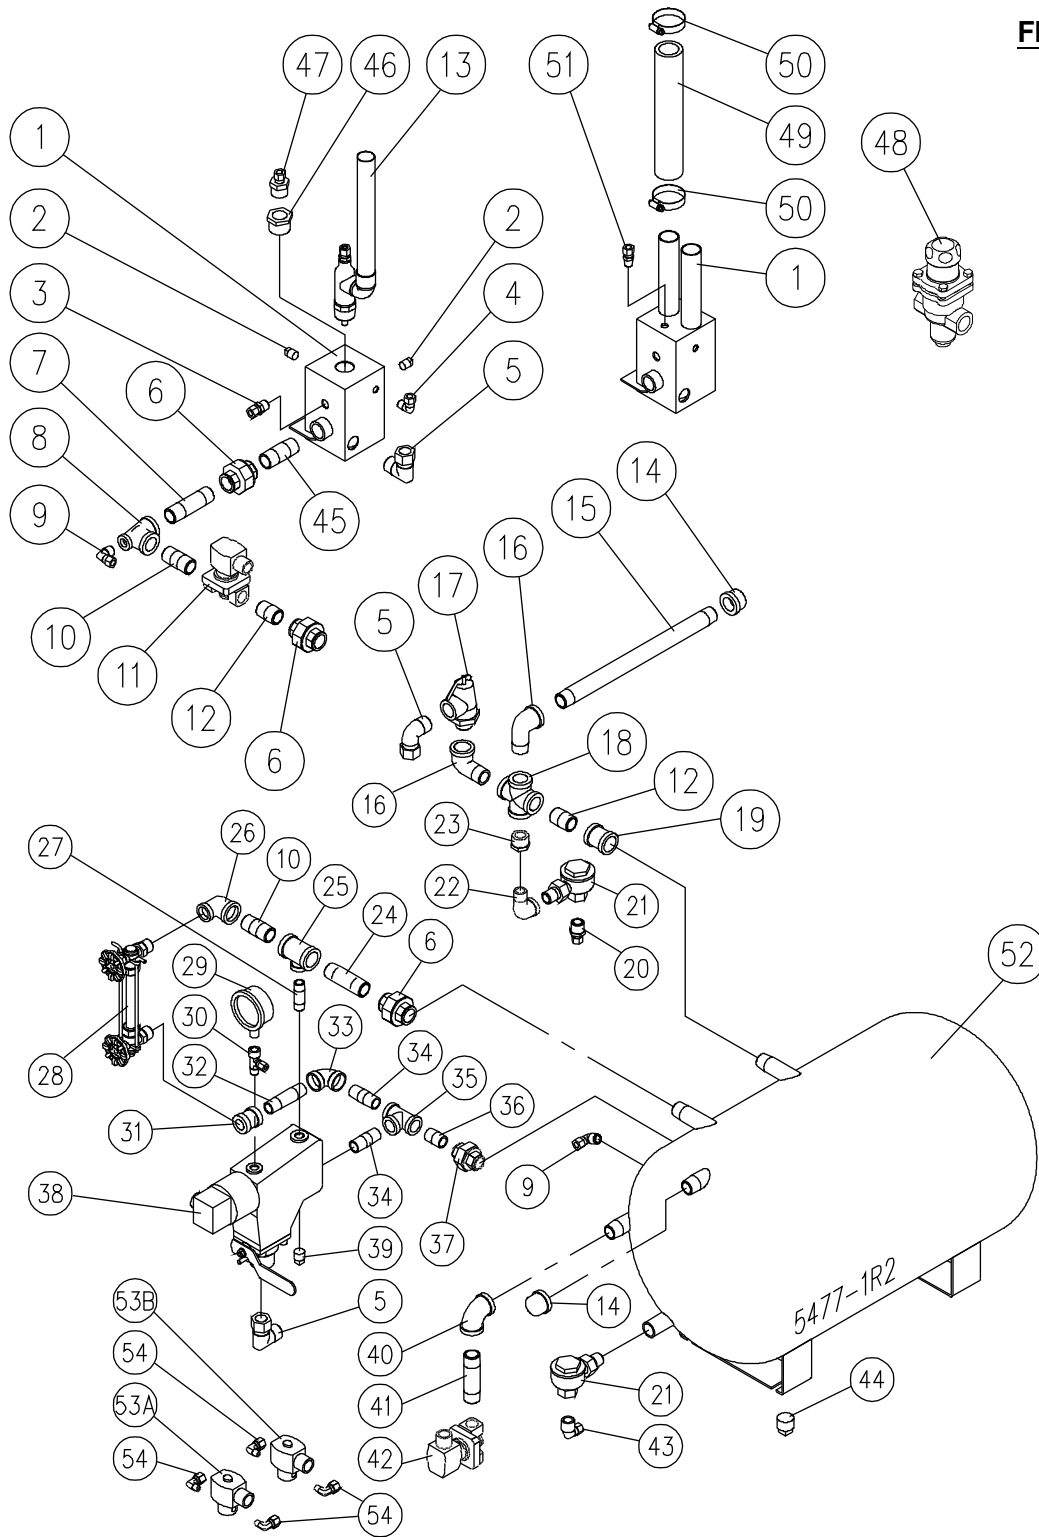

CROWN FOOD SERVICE EQUIPMENT

 A Middleby Company

70 Oakdale Road, Downsview (Toronto) Ontario, Canada, M3N 1V9

Telephone: 919-762-1000 www.crownsteamgroup.com

Printed in Canada

PARTS LIST, STEAM COIL GENERATORS, MODELS CSC-24, CSC-36

FIGURE 1

PARTS LIST, STEAM COIL GENERATORS, MODELS CSC-24, CSC-36

FIGURE 1

<u>ITEM</u>	<u>PART NO.</u>	<u>DESCRIPTION</u>	<u>QUANTITY</u>
** 1	6474-1	Appliance Drain (Pressureless)	1
	6475-1	Appliance Drain (Pressure)	1
2	9035-2	Square Pipe Plug, 1/4"	2
3	3-686C	Connector, 3/8C x 3/8" NPT	1
4	3-696B	Elbow, 3/8C x 1/4" NPT	1
5	3-6912E	Elbow, 3/4C x 3/4" NPT	3
6	9015-4	Union, 3/4" 150#	2
7	9010-034	Nipple, 3/4 x 3-1/2"	1
8	9013-8	Tee, 3/4 x 3/8 x 3/4 150#	1
9	3-696C	Elbow, 3/8C x 3/8 NPT	2
10	9090-020	Nipple, 3/4 x 2" Brass	2
** 11	3-S567	Blowdown Valve	1
*	3-BVEO	Ball Valve, 3/4"	1
12	9090-000	Close Nipple, 3/4" Brass	2
** 13	8-1255	Exhaust Drain Assembly (Pressure)	1
14	9067-2	Pipe Cap, 3/4"	2
15	9090-134	Pipe, 3/4 x 13-1/2" Brass	1
16	9012-4	St. Elbow, 3/4" 150#	2
17	3529-3	Relief Valve, 15 PSI	1
18	9089-1	Cross, 3/4" 150#	1
19	9042-4	Coupling, 3/4" 150#	1
20	3-686D	Connector, 3/8C x 1/2 NPT	1
21	9170-1	Steam Trap, 1/2"	2