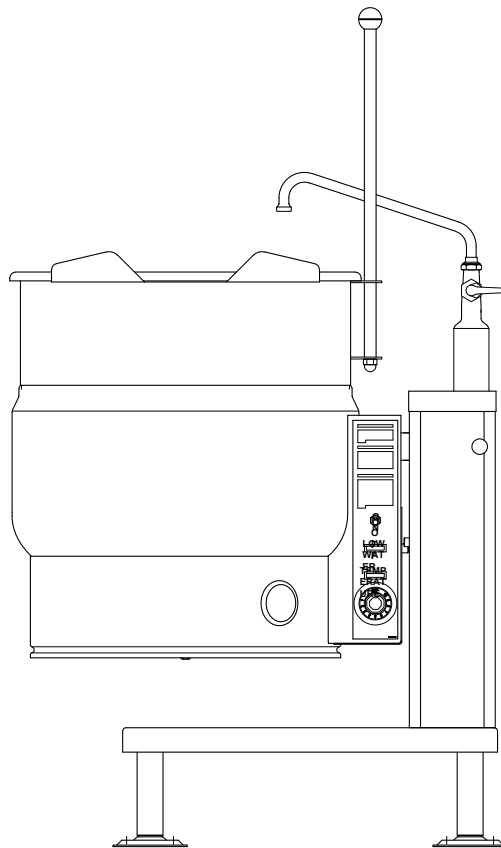

IMPORTANT FOR FUTURE REFERENCE

Please complete this information and retain this manual for the life of the equipment:

Model #: _____

Serial #: _____

Date Purchased: _____

PARTS LIST

Self Generating Steam Jacketed Tilting Kettle EC-20T

FIGURE 1

PARTS LIST, SELF-GENERATING STEAM JACKETED TILTING KETTLE, MODEL EC-20T

FIGURE 1

<u>ITEM</u>	<u>PART NO.</u>	<u>DESCRIPTION</u>	<u>QUANTITY</u>
1.	3-SRV9-1	Relief Valve, 50 PSI	1
2.	3-AV01	Air Vent Assembly	1
3.	2-KB01	Phenolic Knob	1
4.	5280-1	Handle	1
5.	3397-1	Console Cover	1
6.	3745-1	Console Cover Gasket	1
7.	9031-9	Acorn Nut, 1/2 - 13 NC	1
8.	4-LLP1	Probe	1
9.	3-686C	Thermostat Probe Fitting	1
10.	8-6031	Inner Bearing	1
11.	9025-1	Sq. Hd. Set Screw, 3/8 - 16 x 1/2"	2
12.	3546-1	Actuating Collar	1
13.	9061-5	Hex Socket Set Screw, 3/8 - 16 x 1/2"	1
*	9064-23H	Spring Pin 1/4 x 2-1/4" LG	1
14.	7011-1	Cam Collar	1
15.	8-6030	Outer Bearing	1
16.	4-M605	Interlock Switch	1
17.	5986-1	Element Gasket	1
**	7-5019	Element Assembly, 208V, 12 kW	1
	7-5020	Element Assembly, 220/380V, 12 kW	1
	7-5021	Element Assembly, 240/415V, 12 kW	1
	7-5022	Element Assembly, 480V, 12 kW	1
	9-3298-1	Element Assembly, 600V, 12 kW	1
19.	7284-1	Trunnion Box Cover	1