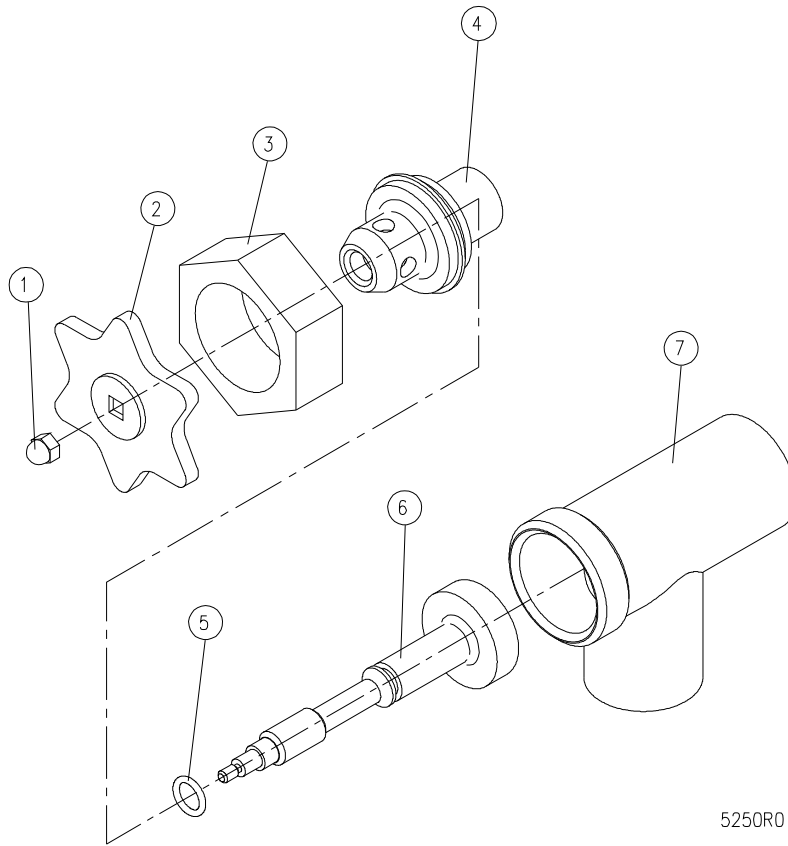

PARTS LIST, SELF-GENERATING STEAM JACKETED TILTING KETTLE, MODEL EC-20T

FIGURE 6

DRAW-OFF VALVE

<u>ITEM</u>	<u>PART NUMBER</u>	<u>DESCRIPTION</u>	<u>QUANTITY</u>
	3-D015	1-1/2" DRAW-OFF VALVE ASSEMBLY	
1	9031-3	Acorn Nut, 10-24 UNC	1
2.	4115-1	Handle, Stainless Steel	1
3.	3-DV13	Gland Nut	1
4.	3-DV14	Bonnet	1
5.	3-DV16	"O" Ring	1
6.	3-DV15RV	Stem Assembly	1
7.	3-DV17	Valve Body	1