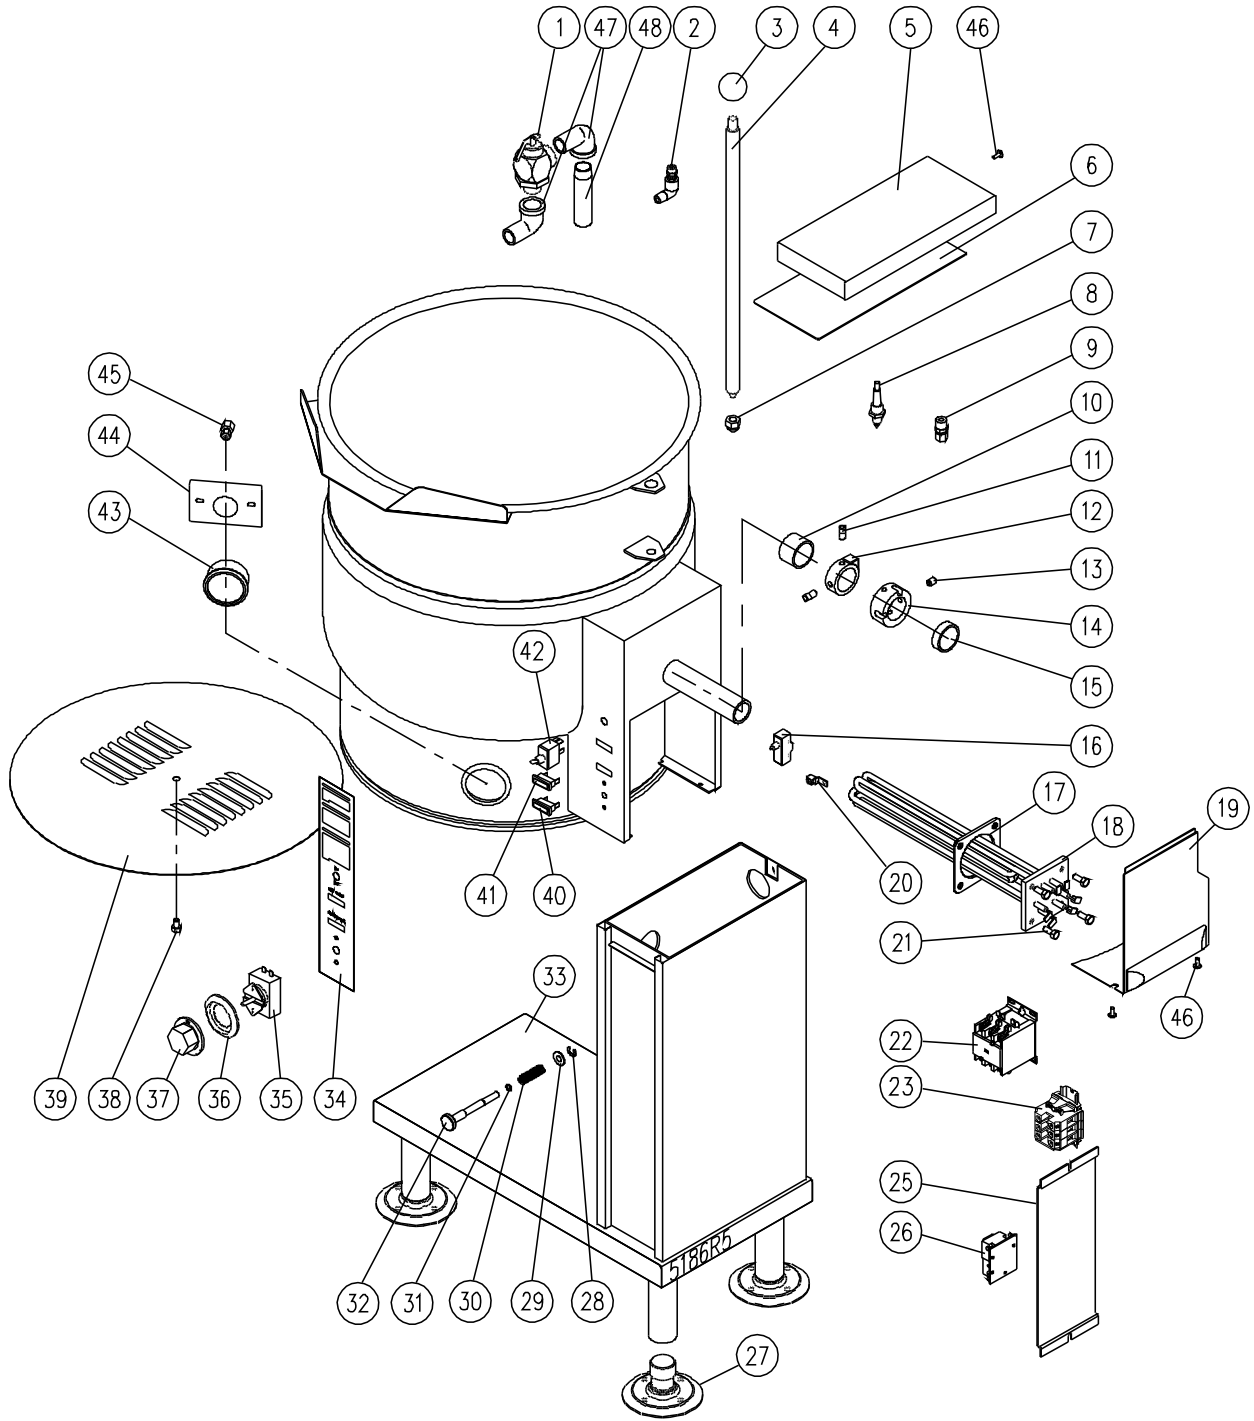

FIGURE 1

PARTS LIST, SELF-GENERATING STEAM JACKETED TILTING KETTLE, MODEL EC-20T

FIGURE 1

<u>ITEM</u>	<u>PART NO.</u>	<u>DESCRIPTION</u>	<u>QUANTITY</u>
1.	3-SRV9-1	Relief Valve, 50 PSI	1
2.	3-AV01	Air Vent Assembly	1
3.	2-KB01	Phenolic Knob	1
4.	5280-1	Handle	1
5.	3397-1	Console Cover	1
6.	3745-1	Console Cover Gasket	1
7.	9031-9	Acorn Nut, 1/2 - 13 NC	1
8.	4-LLP1	Probe	1
9.	3-686C	Thermostat Probe Fitting	1
10.	8-6031	Inner Bearing	1
11.	9025-1	Sq. Hd. Set Screw, 3/8 - 16 x 1/2"	2
12.	3546-1	Actuating Collar	1
13.	9061-5	Hex Socket Set Screw, 3/8 - 16 x 1/2"	1
*	9064-23H	Spring Pin 1/4 x 2-1/4" LG	1
14.	7011-1	Cam Collar	1
15.	8-6030	Outer Bearing	1
16.	4-M605	Interlock Switch	1
17.	5986-1	Element Gasket	1
**	7-5019	Element Assembly, 208V, 12 kW	1
	7-5020	Element Assembly, 220/380V, 12 kW	1
	7-5021	Element Assembly, 240/415V, 12 kW	1
	7-5022	Element Assembly, 480V, 12 kW	1
	9-3298-1	Element Assembly, 600V, 12 kW	1
19.	7284-1	Trunnion Box Cover	1

PARTS LIST, SELF-GENERATING STEAM JACKETED TILTING KETTLE, MODEL EC-20T

<u>ITEM</u>	<u>PART NO.</u>	<u>DESCRIPTION</u>	<u>QUANTITY</u>	
	20.	4-70EU	Ground Lug	1
	21.	M50S-51618-34	Hex Bolt 5/16-18 x 3/4"	4
**	22.	9348-208	Contactactor (208 - 240V)	2
		9348-208	Contactactor (380 - 600V)	1
**	23.	6161-3	Modular Terminal Assembly, 3 Pole (208 - 240V)	1
		Includes the following parts:		
		9374-1	Modular Terminal, Grey	3
		9375-1	End Plate	1
		9369-1	End Clamp	2
		9368-079	Mounting Rail, 79 mm	1
**	23.	9390-3	Modular Terminal Assembly, 3 Poles (380 - 600V)	1
		Includes the following parts:		
		9391-1	Modular Terminal	3
		9392-1	End Plate	1
		9393-1	End Clamp	2
		9394-065	Mounting Rail, 65 mm	1
**	23.	9390-4N	Modular Terminal Assembly, 4 Poles with Neutral, (380/220V, 415/240V)	1
		9391-1	Modular Terminal	3
		9391-2	Modular Terminal, Blue	1
		9392-1	End Plate	1
		9393-1	End Clamp	2
		9394-065	Mounting Rail, 65 mm	1
*	24.	4204-12	Wire Harness	1
	25.	9-3237	Component Mounting Plate	1